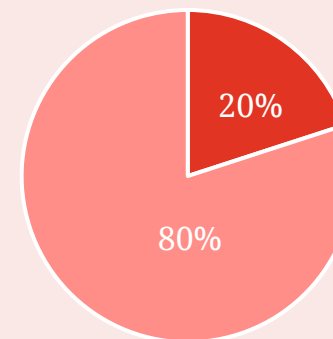

Long distance:

- NhatLong Logistics
- Sub-Contractor