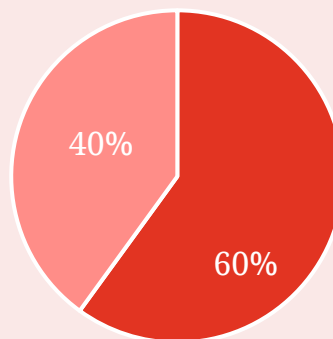

DOMESTIC FLEET VEHICLES

Nhat Long Logistics is maintaining over **130** vehicles in regular operation along with the ability to increase the transportation capacity by **30%** during peak season.

Vehicle	Number of vehicles in regular operation		
	NhatLong Logistics	Sub-contractor	
		Short distance	Long distance
1.25 ton	15	5	
2.5 ton	15	8	
3.5 ton	11	5	
5 ton	17	10	
8 ton	10	7	10
11 ton	6	7	10
15 ton	6	15	20
Container		15	15
Total	80	72	55

SUB-CONTRACTOR COOPERATION STRATEGY

- Cooperate with Sub-contractors to ensure the flexibility and mobility in providing services requested by our Customers from time to time.
- Select to use Sub-contractors that meet the requirements and operate based on common criteria and standards set by Nhat Long and our Customers.
- Take full responsibility for any omissions or problems caused by Sub-contractors.

Short distance: